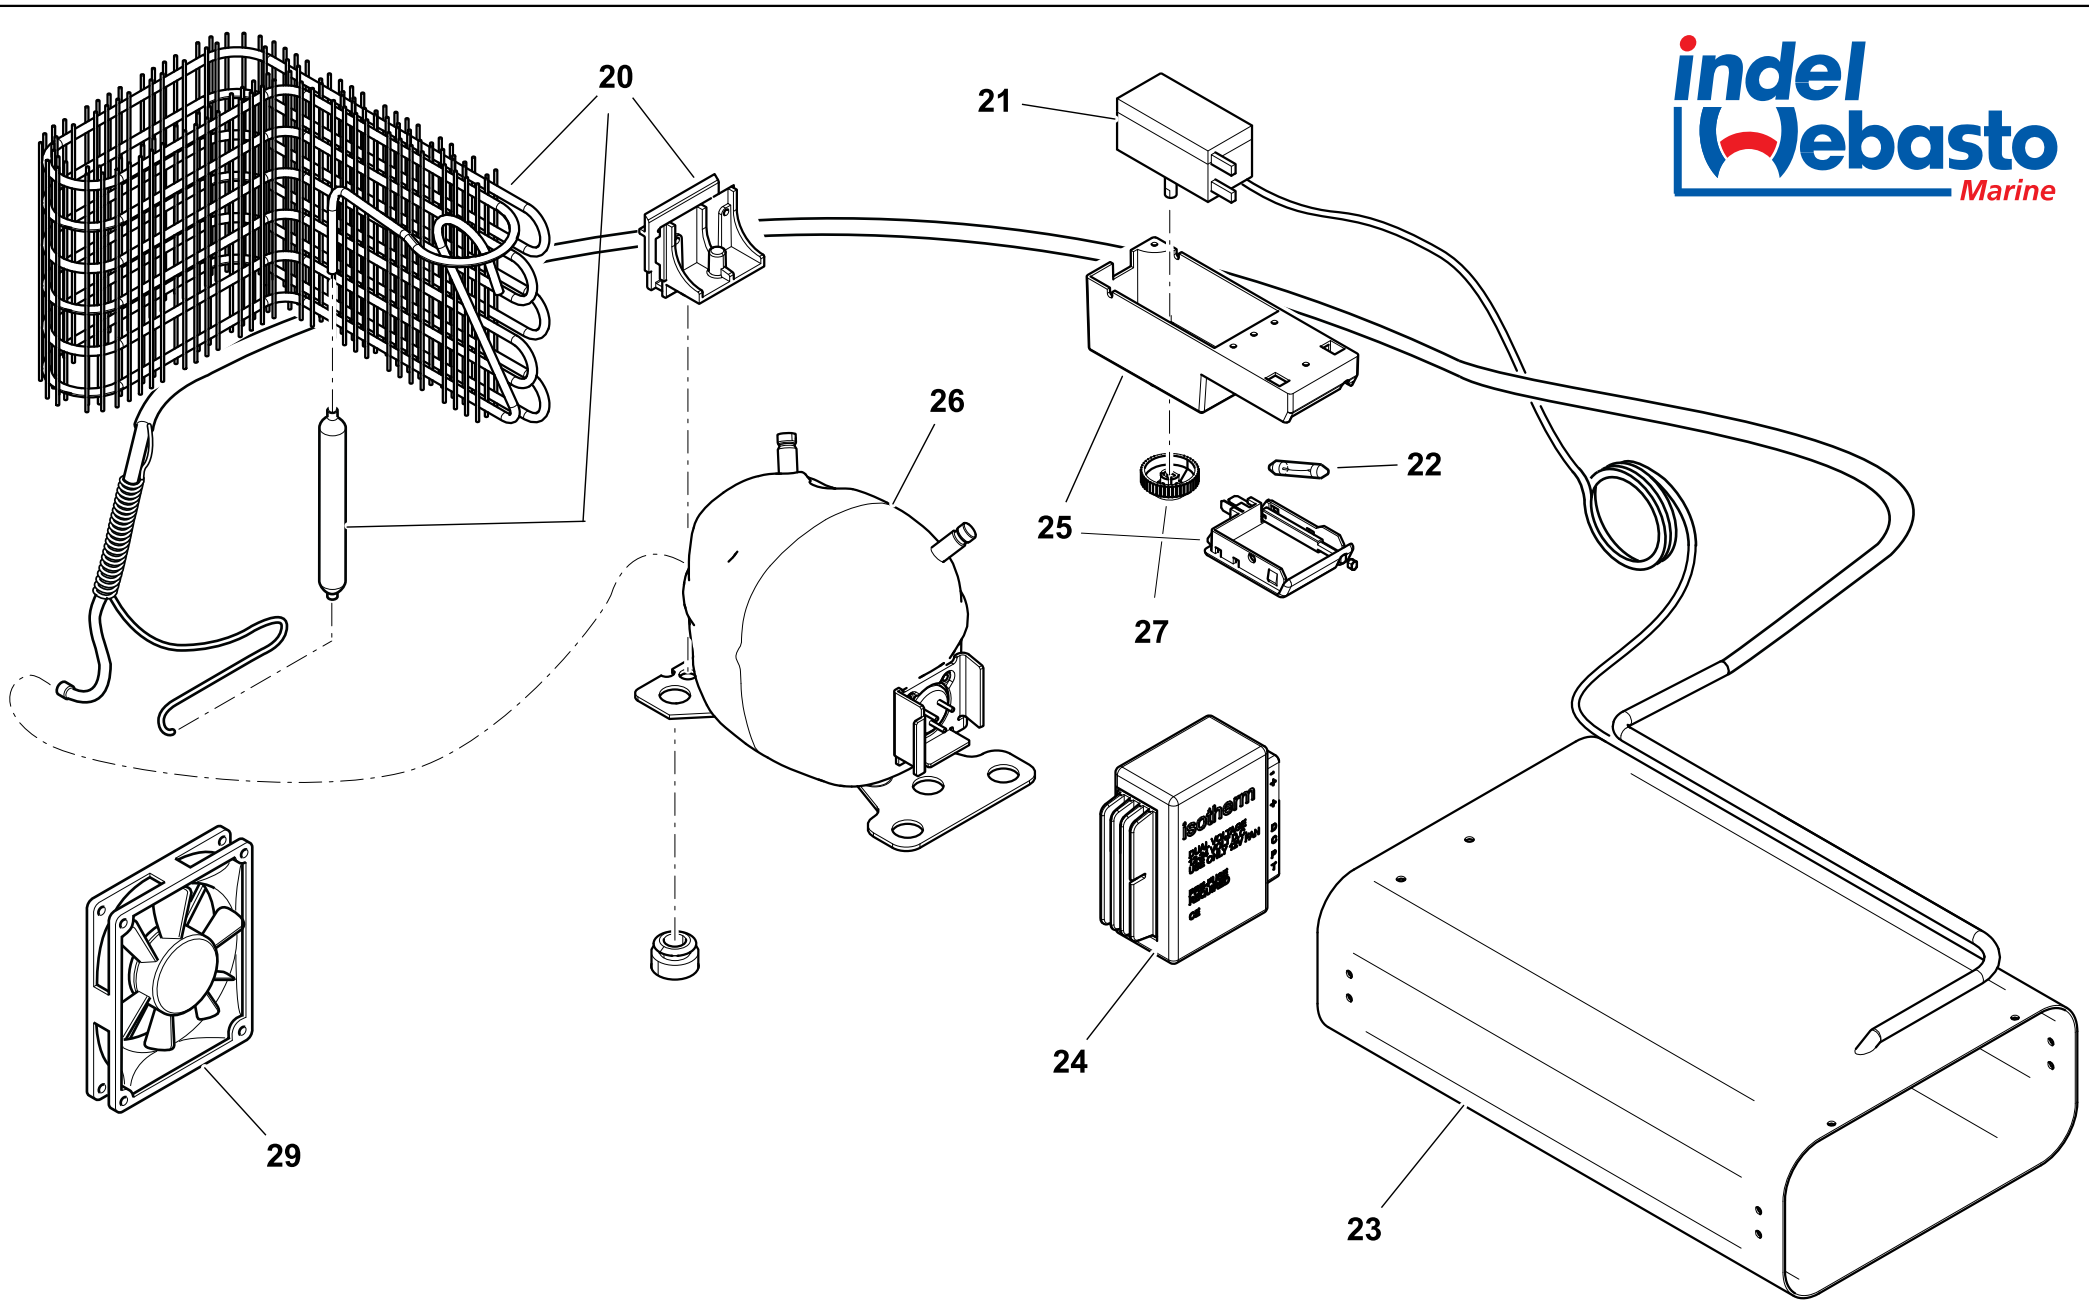

**CR 85 ELEGANCE - CABINET**

**CR 85 ELEGANCE - COOLING UNIT**

NUMERO NUMBER	CODICE ARTICOLO ITEM CODE	DESCRIZIONE ARTICOLO ITEM DESCRIPTION
1	SGB00133AB	TOP TOP
2	SBE00194AB	CERNIERA SUPERIORE UPPER HINGE
3	SGC00302AA	COPERTURA EVAPORATORE PLASTIC COVER FOR EVAPORATOR
4	SGC00291AA	GRIGLIA PICCOLA SUPERIORE SMALL UPPER SHELF
5	SGC00292AA	SGOCCIOLATOIO EVAPORATORE DRIP TRAY
6	SGC00034AA	GRIGLIA INTERNA INTERNAL SHELF
7	SBE00196AA	STAFFA SOSTEGNO PORTA SUPPORT BRACKET DOOR
8	SGC00071AA	FILONCINO METALLO METAL RETAINER
9	SGC00293AA	BALCONCINO CONTROPORTA PLASTICA CON FERMI PLASTIC RETAINER WITH STOPPERS
10	SGC00368AA	PORTA COMPLETA COMPLETE DOOR
11	SGC00294AA	PORTINA EVAPORATORE EVAPORATOR DOOR
12	SGE00017AA	KIT CORNICI FISSAGGIO PANNELLO 5 SET COMPLETI DOOR FRAME KIT FOR PANEL FIXING 5 COMPLETE SETS
13	SGD00043AA	MANIGLIA HANDLE
14	SGA00160AA	PANNELLO PORTA DOOR PANEL
15	SBE00195AB	CERNIERA INFERIORE LOWER HINGE
17	SBE00211AA	STAFFA AGGANCIAMENTO TOP SUPPORT BRACKET FOR TOP
19	SGB00146AA	FLANGIA 3 LATI 3-SIDED FRAME
20	SBD00122AA	CONDENSATORE + FILTRO CONDENSER + DRIER
21	SEA00092DA	TERMOSTATO THERMOSTAT
22	SEC00038DA	LED LED
23	SBF00105AA	EVAPORATORE EVAPORATOR
24	SEG00002DA	CENTRALINA 12/24V ELECTRONIC CONTROL UNIT 12/24V
24	SEG00030GA	CENTRALINA AC-DC 12/24/110/230V ELECTRONIC CONTROL UNIT AC-DC 12/24/110/230V
25	SEC00004DA	PLAFONIERA COMPLETA COMPLETE LIGHT KIT
26	SBA00002DA	COMPRESSORE COMPRESSOR
27	SEA00093AA	MANOPOLA TERMOSTATO THERMOSTAT KNOB
28	SGC00022AA	CUBETTIERA ICE TRAY
29	SBG00005BA	VENTOLA FAN
30	SGF00026AA	INSERTO POSIZIONE VENTILAZIONE/CHIUSURA INSERT VENTILATION/CLOSING POSITION